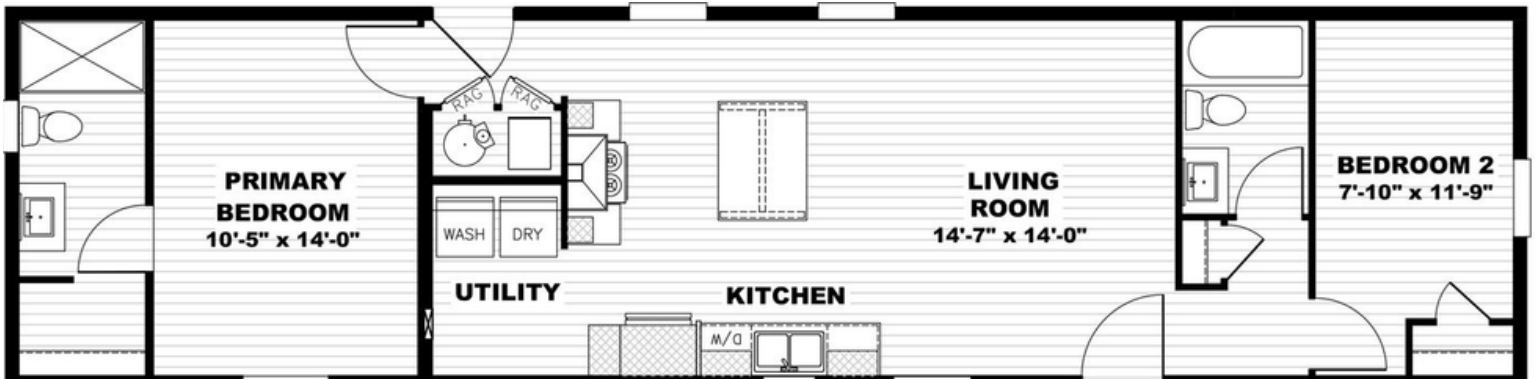

# HILLCREST

2 BEDROOM, 2 BATH

960 SQ. FT.

# OPTIONS

2 BEDROOM, 2 BATHROOM

960 SQ. FT.

2x6 Exterior Walls  
30# Roof Load  
R-22 Floor Insulation  
R-19 Wall Insulation  
R-33 Roof Insulation  
Carrier Furnace

Architectural Shingles  
36" Craftsman Front Entry  
Door  
42" Raised Panel Cabinets  
Electric Range